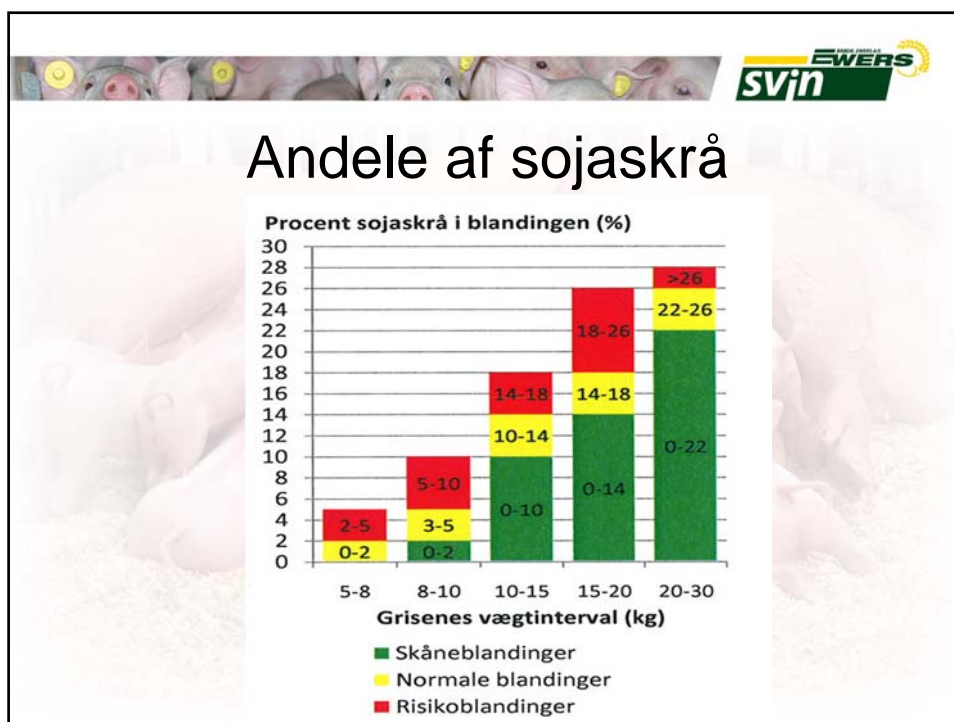

Ydre faktorer

- management
- avl
- miljø
- sygdom
- foder
- produktionsanlæg
- naboer
- osv.

Rengøring

Grovvask

Desinfektion

Udtørring

The slide features a background image of several pigs lying on a bed of straw. At the top, there is a banner with the 'EWERS svin' logo on the right and a row of pig heads on the left. The main title 'Desinfektion' is centered. Below it, an inset image shows a red heat gun with the word 'Udtørring' (Drying) written above it.

Sammensætning af foder

Et foder skal dække grisenes behov for næringsstoffer til vedligehold og produktion og skal sikre en økonomisk optimal fodring.

Desuden skal foderet sikre en god sundhed.

The slide features a background image of several pigs lying on a bed of straw. At the top, there is a banner with the 'EWERS svin' logo on the right and a row of pig heads on the left. The main title 'Sammensætning af foder' is centered. Below it, there are two paragraphs of text.