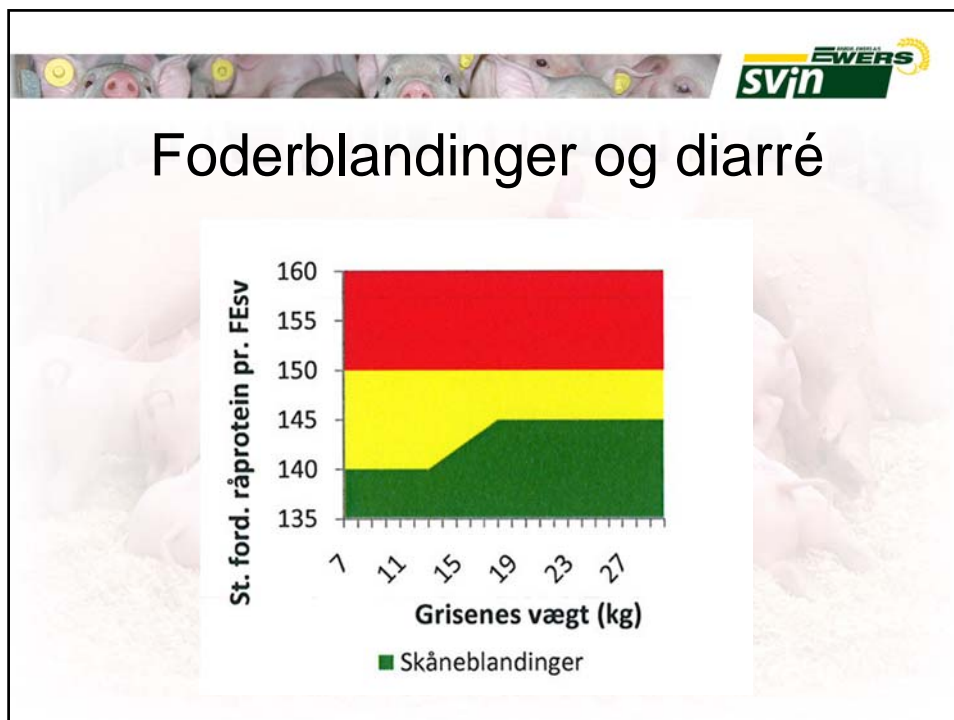

Ydre faktorer

- management
- avl
- miljø
- sygdom
- foder
- produktionsanlæg
- naboer
- osv.

Rengøring

Grovvask

Desinfektion

Udtørring

The slide features a background image of several pigs lying on a bed of straw. At the top, there is a banner with the 'EWERS svin' logo on the right and a row of pig heads on the left. The main title 'Desinfektion' is centered. Below it, an inset image shows a red heat gun with the word 'Udtørring' (Drying) written above it.

Sammensætning af foder

Et foder skal dække grisenes behov for næringsstoffer til vedligehold og produktion og skal sikre en økonomisk optimal fodring.

Desuden skal foderet sikre en god sundhed.

The slide features a background image of several pigs lying on a bed of straw. At the top, there is a banner with the 'EWERS svin' logo on the right and a row of pig heads on the left. The main title 'Sammensætning af foder' is centered. Below it, there are two paragraphs of text.